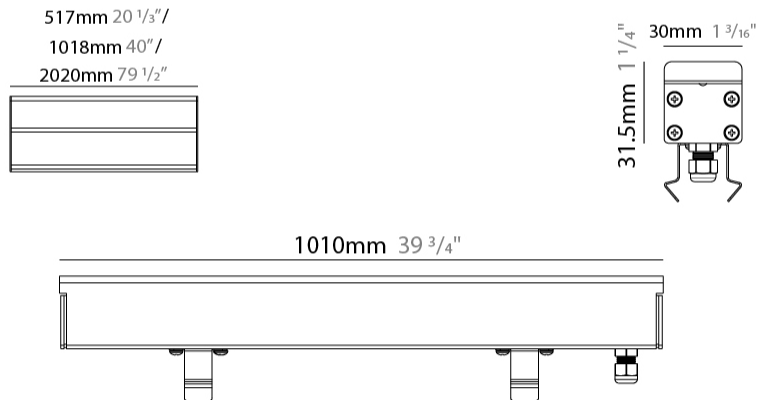

E12I0016-

base number Color
Temperature

PROJECT
TYPE
SPECIFIER
QUANTITY
DATE

1. To build a product code in our configurator select the specify button on the base model # product page
2. To build a manual product code on this datasheet choose from the options listed below in blue font and add the suffix to the base model #

GENERAL

Series: Dritto 30
Partner: Zaneen
Division: Exterior
Installation: Recessed
Product Type: Uplight
Mounting Location: In-Ground
Light Distribution: Direct

PHYSICAL

Shape: Rectangle
Length (mm): 1010
Length (in): 39 3/4
Width (mm): 30
Width (in): 1 1/8
Height (mm): 31.5
Height (in): 1 1/4
Weight (kg): 0.56
Weight (lbs): 2.45
Load Resistance (kg): 5000
Load Resistance (lbs): 11023
Fixture Finish: Opal White
Fixture Material: Extruded PMMA with Opal
Cable Details: IP67 300mm Cable

ELECTRICAL

Lamp Type: LED
Input Wattage (W): 14.8
Total Output Wattage (W): 12.2
Dimming: Non-Dimming / Phase Dimming (120Vac only) / 0-10V Dimming
Driver Included: No
Driver Location: Remote
Driver Type: Constant Voltage - Universal
Driver Class: Class 2
Input Voltage (V): 120 - 277
Output Voltage (V): 24

LED

Color Temperature (°K): 2200 / 2700 / 3000 / 4000
Max. Delivered Lumen (lm): 800
CRI: >90 CRI
Lamp Life (hrs): 100000

OPTICAL

Optic°: 150
Beam Angle: Diffused
Adjustability: Fixed

RATINGS AND CERTIFICATIONS

Certified By: Certified for North American Standards
IP rating: IP67
IK Rating: IK10