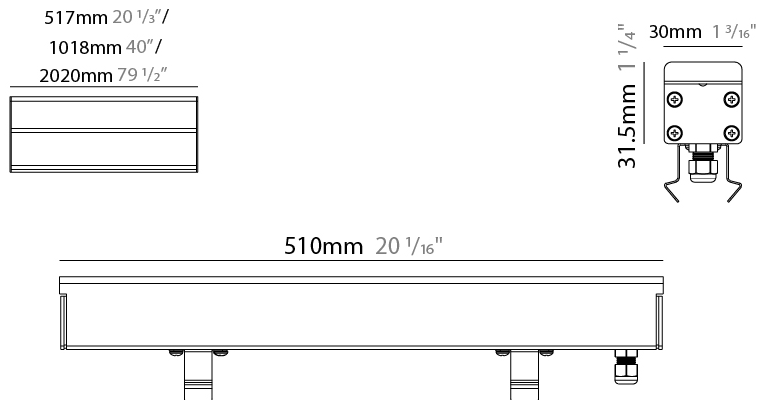

DRITTO 30 RECESSED

E12I0015-

base number _____
Color _____
Temperature _____

1. To build a product code in our configurator select the specify button on the base model # product page
2. To build a manual product code on this datasheet choose from the options listed below in blue font and add the suffix to the base model #

GENERAL

Series: Dritto 30
Partner: Zaneen
Division: Exterior
Installation: Recessed
Product Type: Uplight
Mounting Location: In-Ground
Light Distribution: Direct

PHYSICAL

Shape: Rectangle
Length (mm): 510
Length (in): 20
Width (mm): 30
Width (in): 1 1/16
Height (mm): 31.5
Height (in): 1 1/4
Weight (kg): 0.56
Weight (lbs): 1.2
Load Resistance (kg): 5000
Load Resistance (lbs): 11023
Fixture Finish: OPW
Fixture Material: Extruded PMMA with Opal
Cable Details: IP67 300mm Cable

ELECTRICAL

Lamp Type: LED
Input Wattage (W): 8.1
Total Output Wattage (W): 6.1
Dimming: Non-Dimming / Phase Dimming (120Vac only) / 0-10V Dimming
Driver Included: No
Driver Location: Remote
Driver Type: Constant Voltage - Universal
Driver Class: Class 2
Input Voltage (V): 120 - 277
Output Voltage (V): 24

LED

Color Temperature (°K): 2200 / 2700 / 3000 / 4000
Max. Delivered Lumen (lm): 400
CRI: >90 CRI
Lamp Life (hrs): 100000

OPTICAL

Optic°: 150
Beam Angle: Diffused
Adjustability: Fixed

RATINGS AND CERTIFICATIONS

Certified By: Certified for North American Standards
IP rating: IP67
IK Rating: IK10